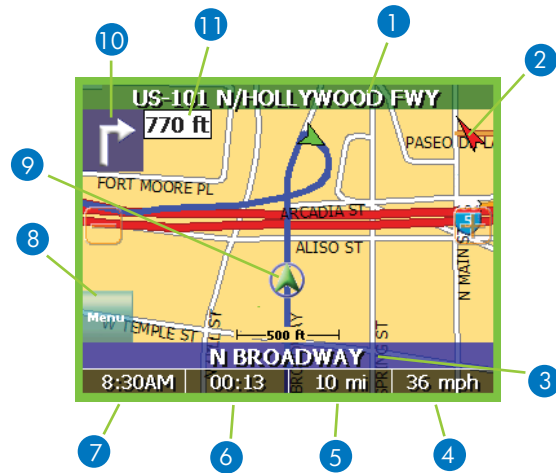

Technical Specifications

Processor	Samsung S3C2440A RISC Microprocessor 300MHz
OS	Microsoft Windows CE.NET 4.2
Memory	64MB SDRAM 64MB Flash ROM
GPS Chipset	12ch SiRF III High Sensitivity Chipset
GPS Antenna	High Performance Helical GPS Antenna
Display	Wide View 3.5" TFT LCD 320x240 Pixels with Landscape Mode, 16.7 Million Colors
Display	Wide View 3.5" TFT LCD 320x240 Pixels with Landscape Mode, 16.7 Million Colors
Expansion Slot	1 SD/MMC Slot
Audio Output	Built-in 18pi Speaker 3.5mm Stereo Headphone Jack
Input Method	Stylus Pen, Touch Screen, Software Keyboard
External Ports	24Pin Mini USB Connector
User Controls	5-Way Navigation Jog Button 4 Function Buttons (Home, GPS, Map Zoom +/-)
Dimension	4.53(W) x 2.87(H) x 0.79(D) in.; 6.0 oz.
Battery	Rechargeable and Removable Li-ion Battery
Power	5V, 1.5A AC Home Charger and Cigarette Car Charger

Warning: This product, its packaging, and its components contain chemicals known to the State of California to cause cancer, birth defects, or reproductive harm. This Notice is being provided in accordance with California's Proposition 65.

Averatec reserves the right to provide you the finest product available to date. Engineering enhancements are ongoing and may not be reflected in the pictures and specifications on this package.

AVERATEC™

1231 E. Dyer Road, Suite #150
Santa Ana, CA 92705
714.429.8999 | 714.429.9960
www.averatec.com