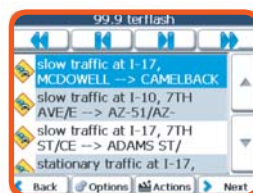

Minimum System Requirements

- Microsoft® Windows® 2000 or XP or later
- Microsoft® Outlook 2000 or later
- Microsoft® Internet Explorer® 6.0 or later
- USB port
- DVD-ROM drive

Hands-Free Calling

Simply tap the screen to receive and make calls while driving. The built-in Bluetooth manager connects with compatible Bluetooth cellphones.

Built-in Media Player

With the C710's multimedia functions, viewing pictures as well as playing videos and music is simple and easy.

TMC Traffic Reports for Smarter Routing

Avoid traffic jams with TMC. The integrated TMC receiver picks up real-time traffic information that automatically creates faster routes.